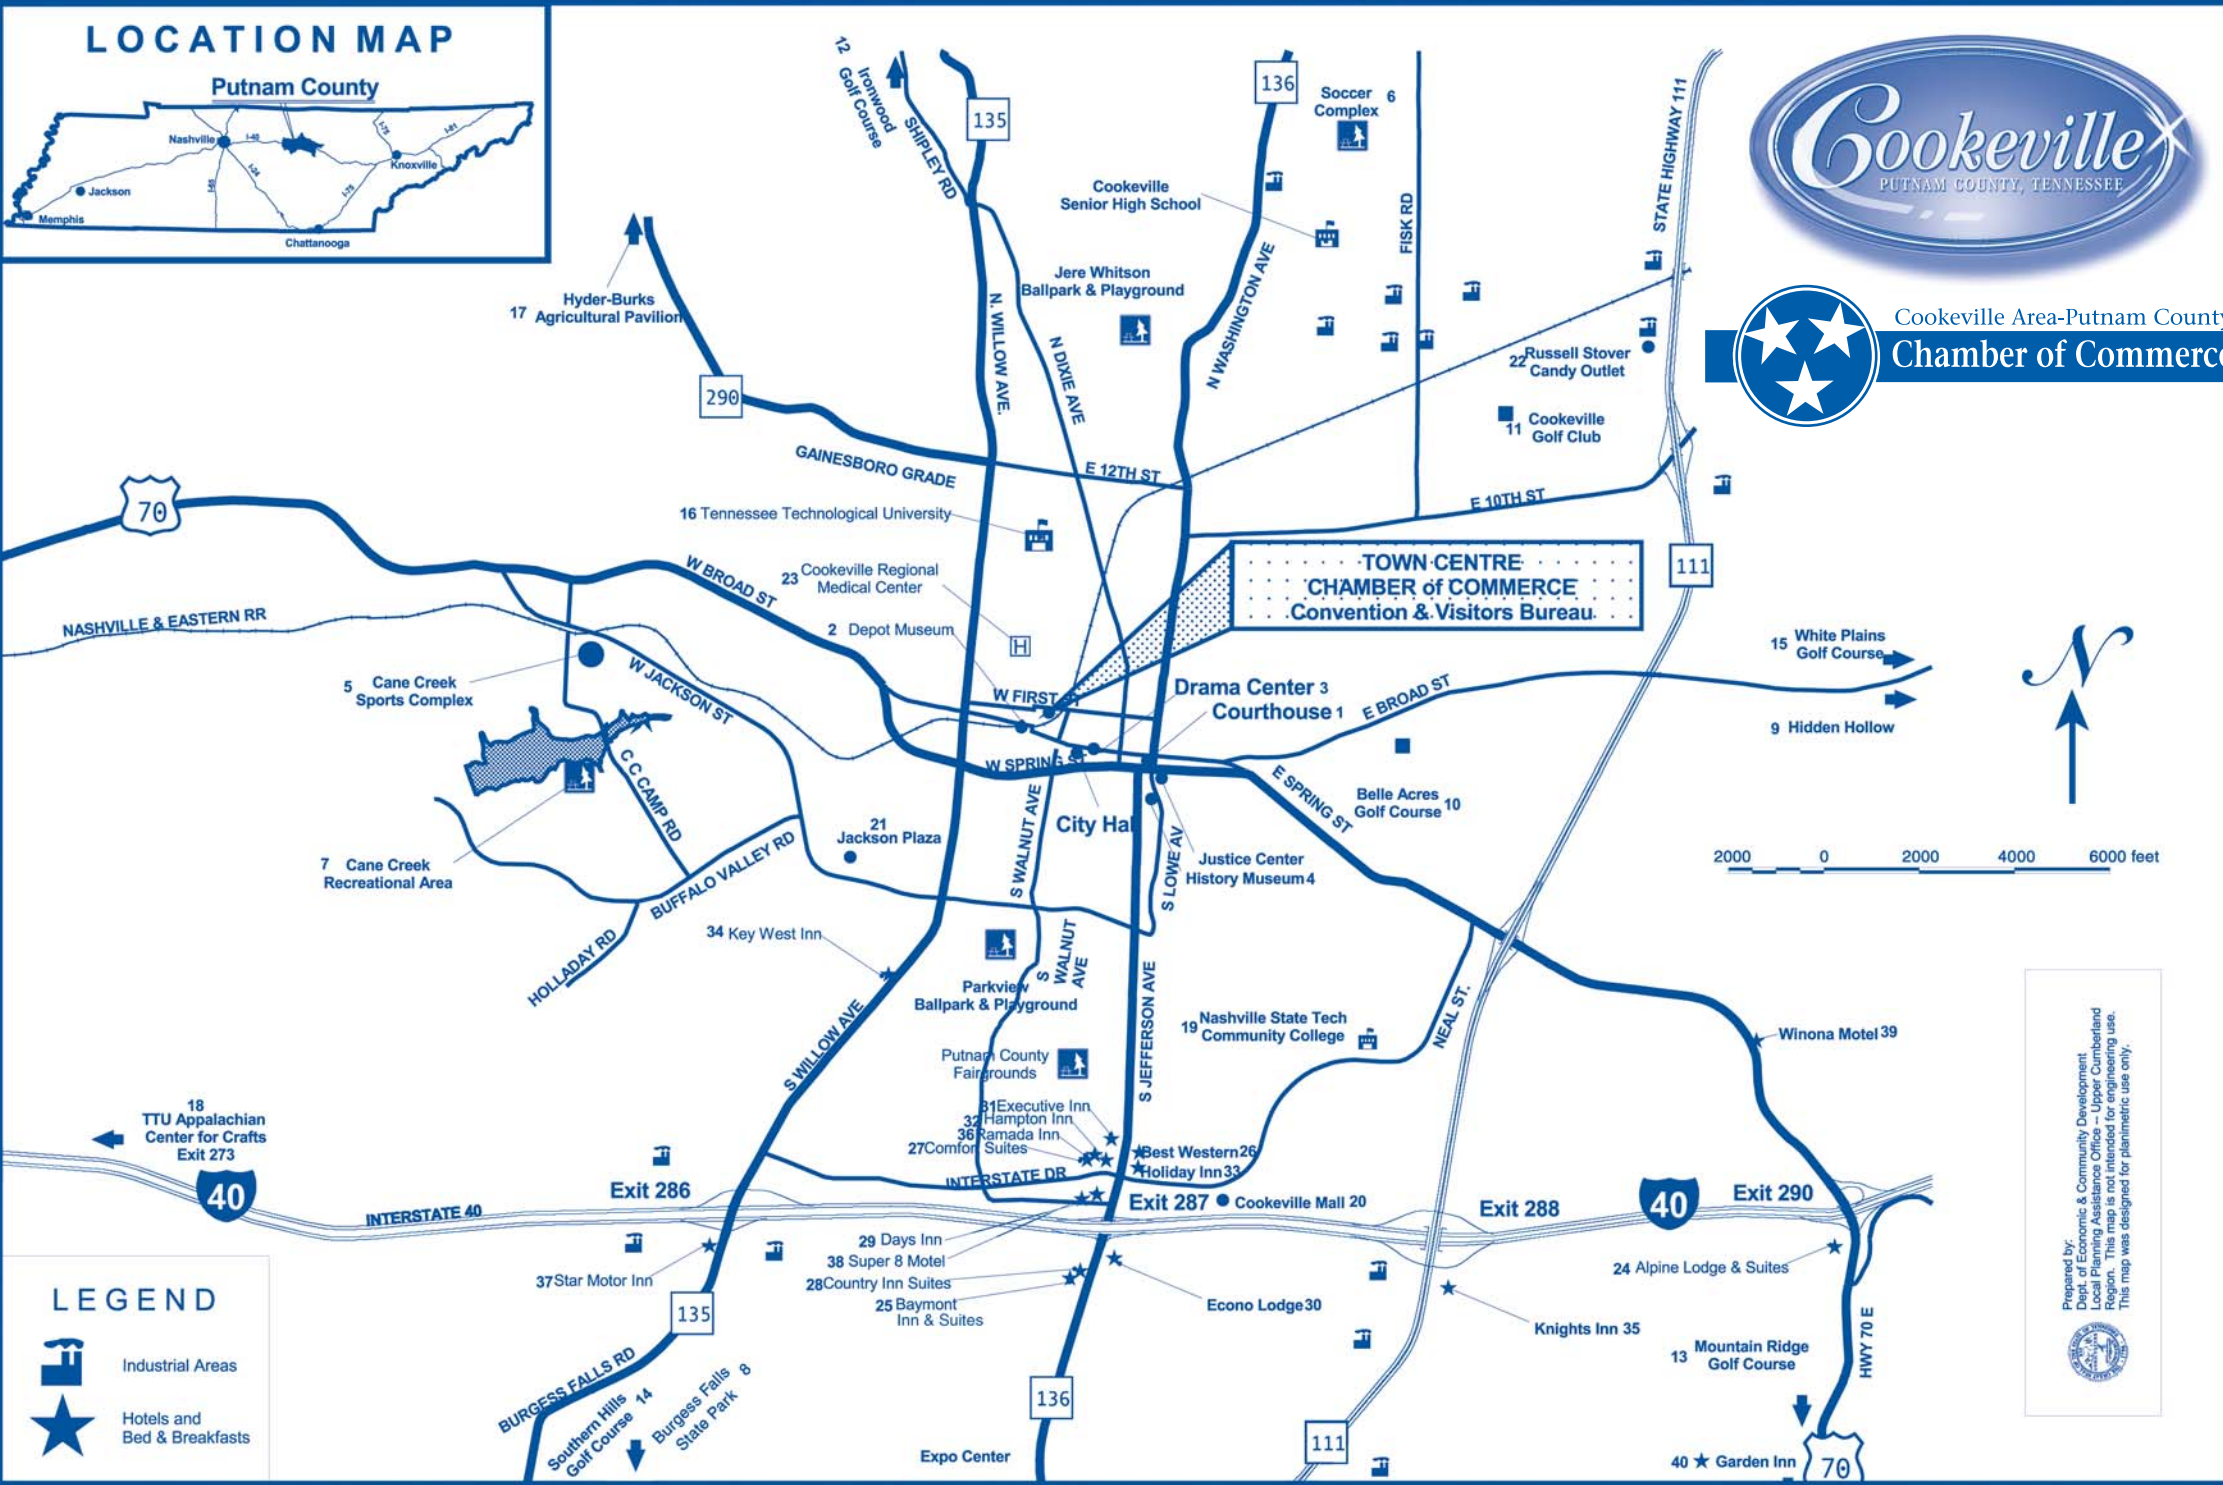

LOCATION MAP

Cookeville Area-Putnam County
Chamber of Commerce

LEGEND

- Industrial Areas
- Hotels and Bed & Breakfasts

POINTS OF INTEREST:

- HISTORIC SITES**
- 1 Courthouse
- 2 Depot Museum
- ARTS/MUSEUMS**
- 3 Drama Center
- 4 History Museum
- RECREATION CENTERS**
- 5 Cane Creek Sports Complex
- 6 Soccer Complex
- PARKS & TRAILS**
- 7 Cane Creek Recreational Area
- 8 Burgess Falls State Park
- 9 Hidden Hollow
- GOLF COURSES**
- 10 Belle Acres Golf Course
- 11 Cookeville Golf Club
- 12 Ironwood Golf Course
- 13 Mountain Ridge Golf Course
- 14 Southern Hills Golf Course
- 15 White Plains Golf Course
- SCHOOLS**
- 16 Tennessee Technological University
- 17 Hyder-Burks Agricultural Pavilion
- 18 TTU Appalachian Center for Crafts
- 19 Nashville State Tech Community College
- SHOPPING**
- 20 Cookeville Mall
- 21 Jackson Plaza
- 22 Russell Stover Candy Outlet
- MEDICAL CENTERS**
- 23 Cookeville Regional Medical Center
- HOTELS/MOTELS**
- 24 Alpine Lodge & Suites
- 25 Baymont Inn & Suites
- 26 Best Western
- 27 Comfort Suites
- 28 Country Inn & Suites
- 29 Days Inn
- 30 Econo Lodge
- 31 Executive Inn
- 32 Hampton Inn
- 33 Holiday Inn
- 34 Key West Inn
- 35 Knights Inn
- 36 Ramada Inn
- 37 Star Motor Inn
- 38 Super 8 Motel
- 39 Winona Motel
- 40 Garden Inn